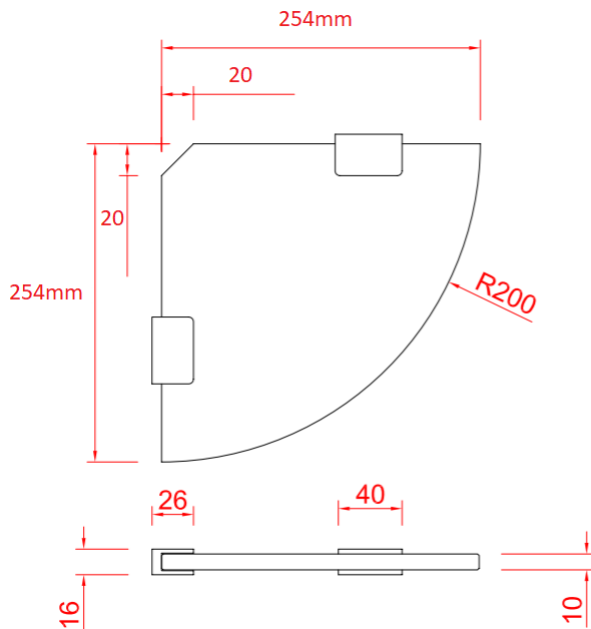

Corner Glass Shelf

Model: GL-GD10CS

- Corner glass shelf
- Size: 10" x 10"
- Thickness: 10mm
- Tempered glass
- Polished edge
- Suitable to use with acrylic, tiled or cast marble walls
- Can be retrofitted to existing wall
- Brand: NERVAL
- Limited Lifetime Warranty